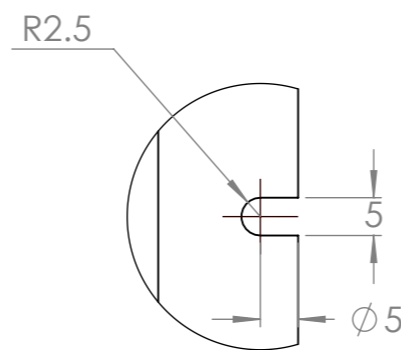

Dimension Drawing - Orion IP67

ORI122421226

Orion IP67 12/24-50A (1200W)  
(SN: HQ2349xx onwards)

ORI241221226

Orion IP67 24/12-100A (1200W)

DETAIL A  
6X  
SCALE 1:1

Dimensions in mm

**victron energy**  
BLUE POWER