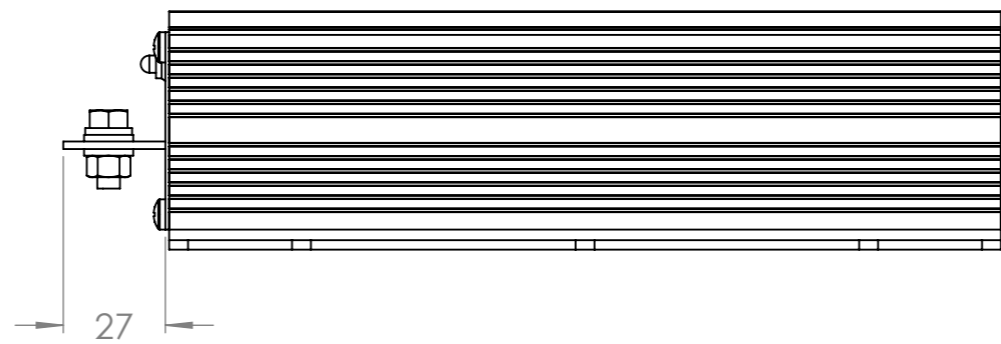

Dimension Drawing - Orion IP67

ORI122421226

Orion IP67 12/24-50A (1200W)  
(SN: HQ2349xx onwards)

ORI241221226

Orion IP67 24/12-100A (1200W)

DETAIL A  
6X  
SCALE 1:1

Dimensions in mm

**victron energy**  
BLUE POWER