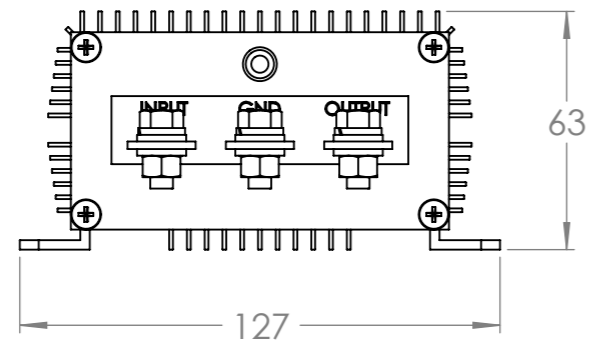

Dimension Drawing - Orion IP67

ORI122421226

Orion IP67 12/24-50A (1200W)  
(SN: HQ2349xx onwards)

ORI241221226

Orion IP67 24/12-100A (1200W)

DETAIL A  
6X  
SCALE 1:1

Dimensions in mm

**victron energy**  
BLUE POWER