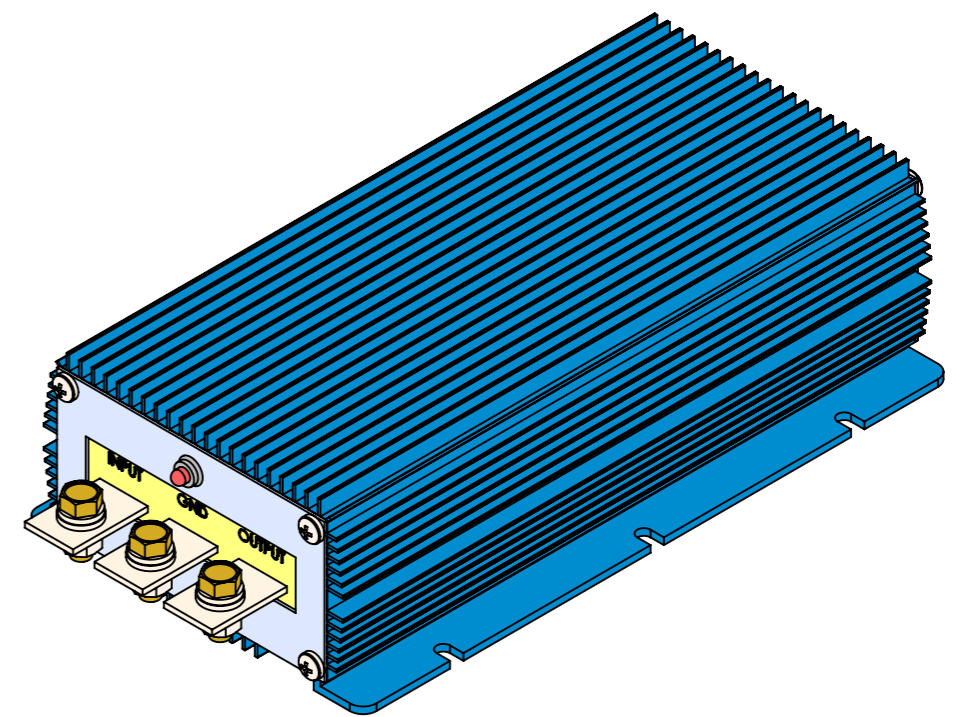

Dimension Drawing - Orion IP67

ORI122421226

Orion IP67 12/24-50A (1200W)  
(SN: HQ2349xx onwards)

ORI241221226

Orion IP67 24/12-100A (1200W)

DETAIL A  
6X  
SCALE 1:1

Dimensions in mm

**victron energy**  
BLUE POWER