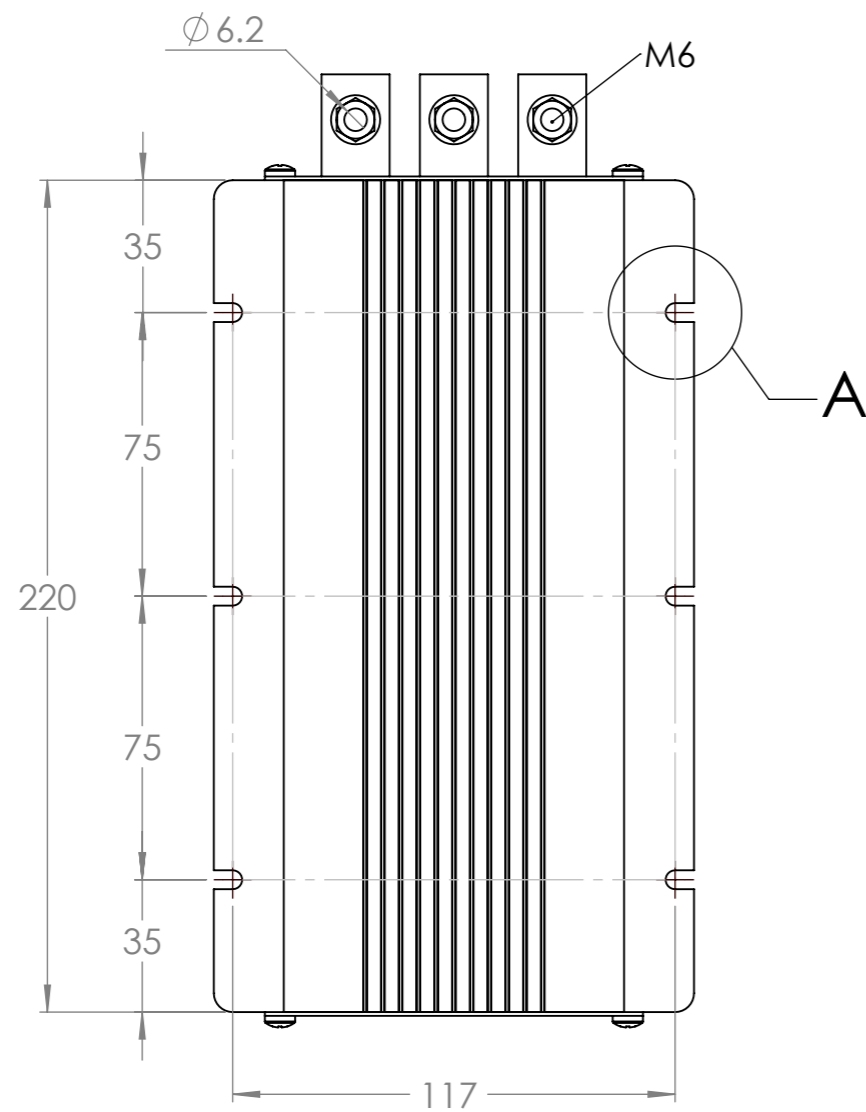

Dimension Drawing - Orion IP67

ORI122421226

Orion IP67 12/24-50A (1200W)  
(SN: HQ2349xx onwards)

ORI241221226

Orion IP67 24/12-100A (1200W)

DETAIL A  
6X  
SCALE 1:1

Dimensions in mm

**victron energy**  
BLUE POWER